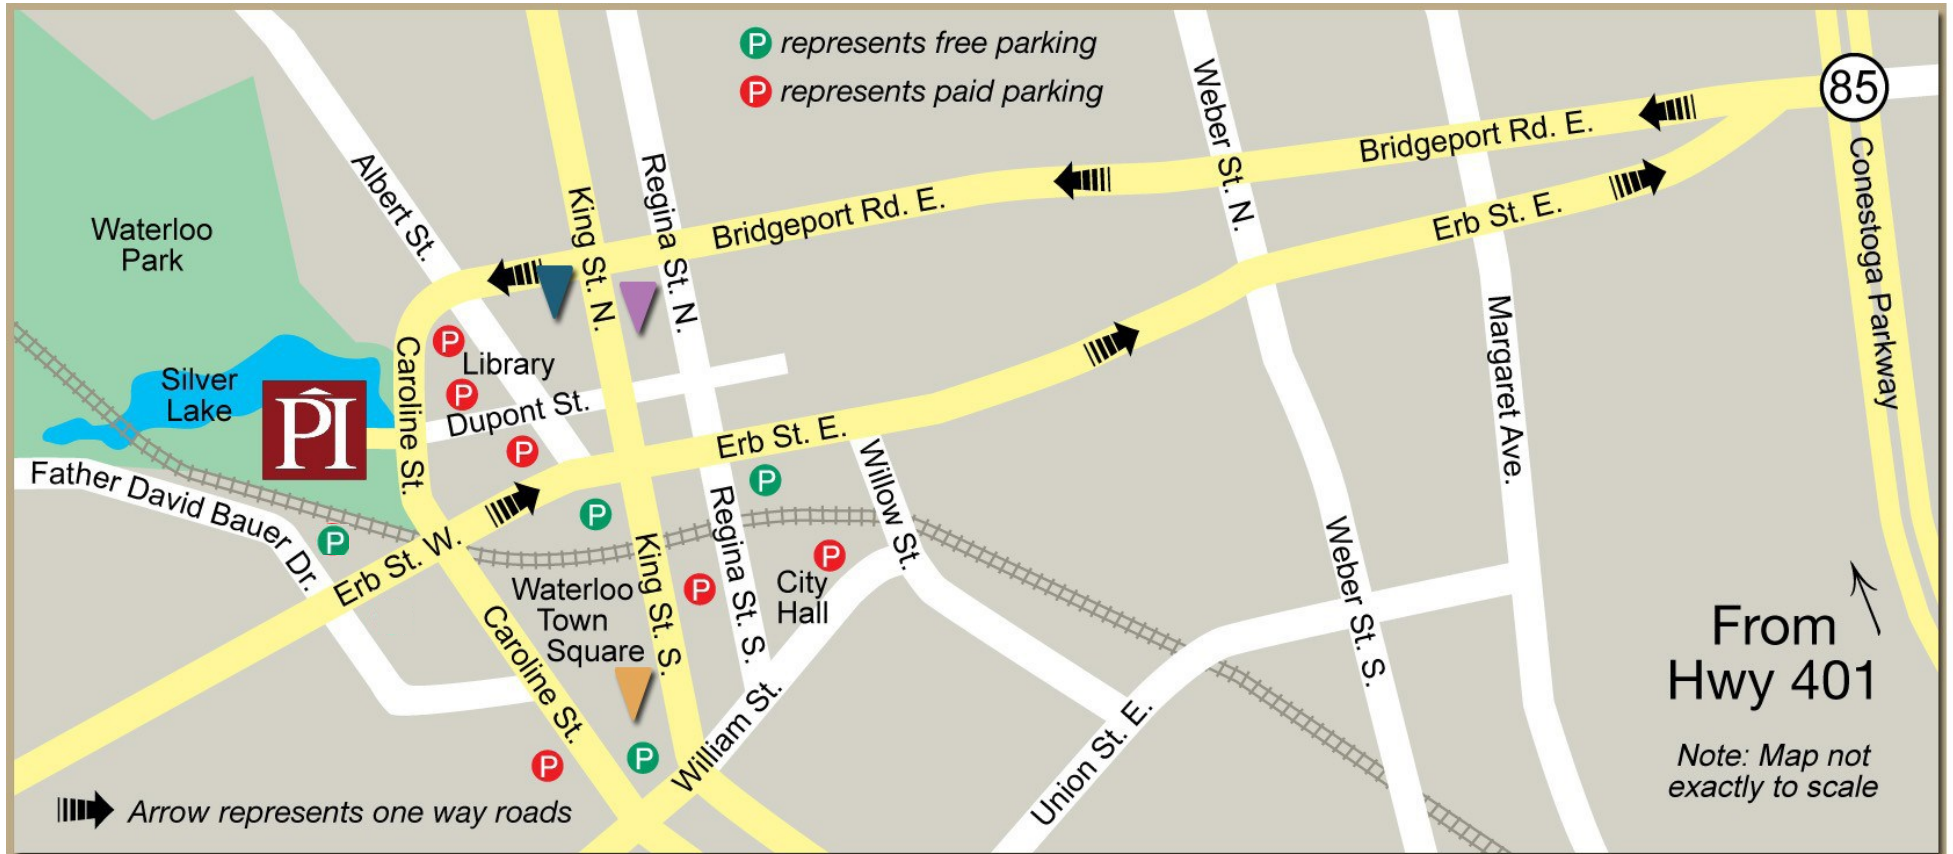

Parking Information

Perimeter Institute is located at

31 Caroline Street North
Waterloo, ON N2L 2Y5

Please note, there is no parking at Perimeter Institute: The above map outlines nearest parking areas. If you have any questions about accessibility for wheelchairs, please call 519-883-4480.

Perimeter Institute is not responsible for any misinformation on this map. Information is accurate at time of printing. Check <http://www.waterloo.ca/en/government/uptown.asp> for up-to-date City of Waterloo Parking information.